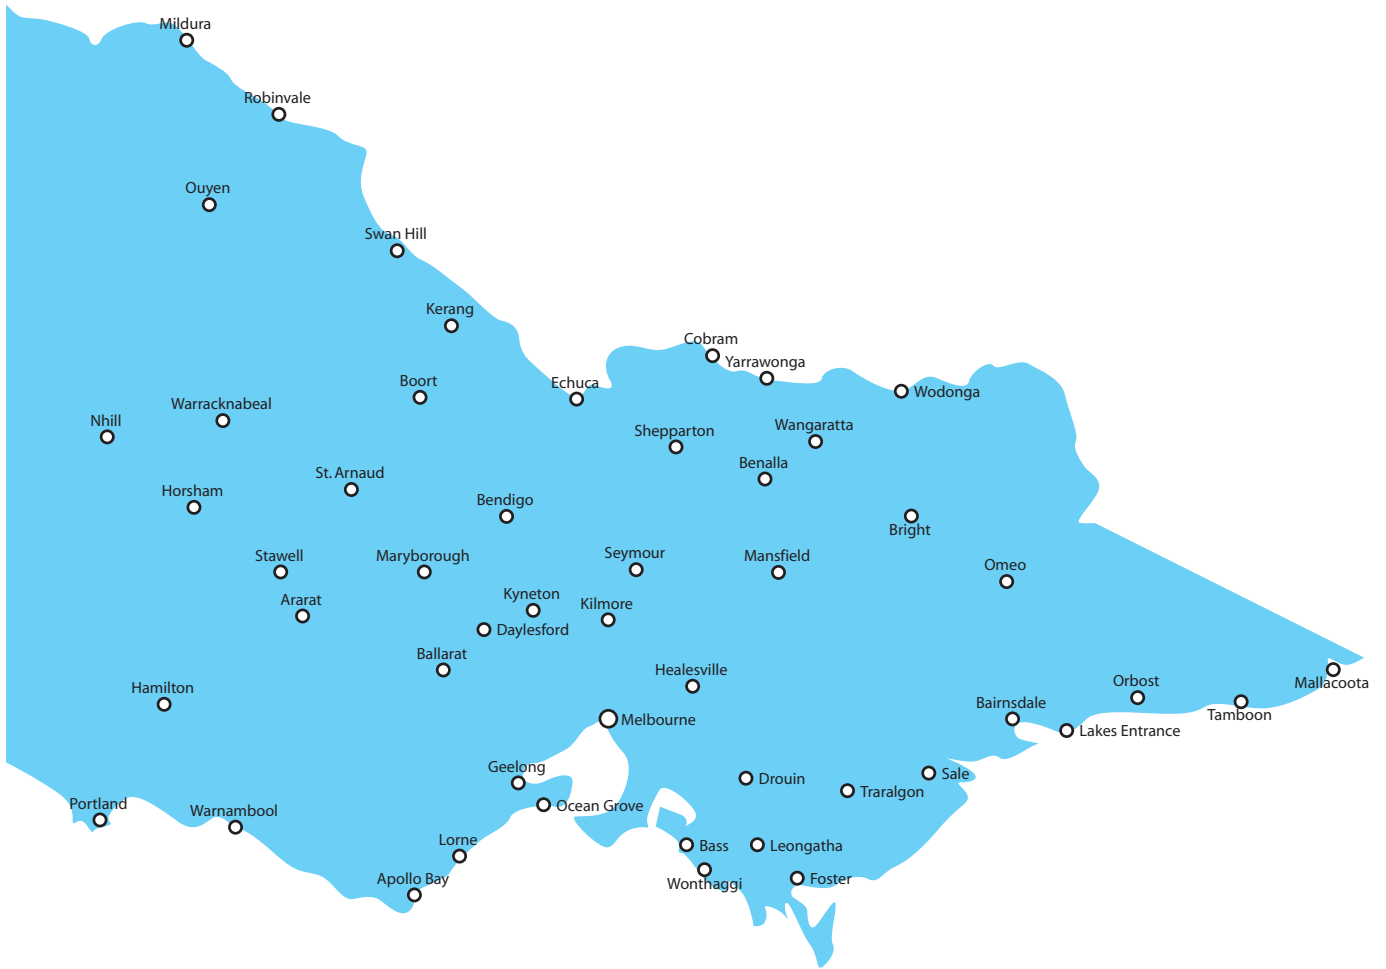

Delivery Area Queensland

- Zone 1** Standard Downpour Dealer Pricing schedule applies.
- Zone 2** Full truck loads and POA.
- Zone 3** POA

Delivery Area South Australia

- Zone 1** Standard Downpour Dealer Pricing schedule applies.
- Zone 2** Full truck loads and POA.
- Zone 3** POA

- Naracoorte
- Robe
- Penola
- Millicent
- Mt. Gambier
- Port Macdonnell

Delivery Area Victoria

Zone 1 Standard Downpour Dealer Pricing schedule applies.