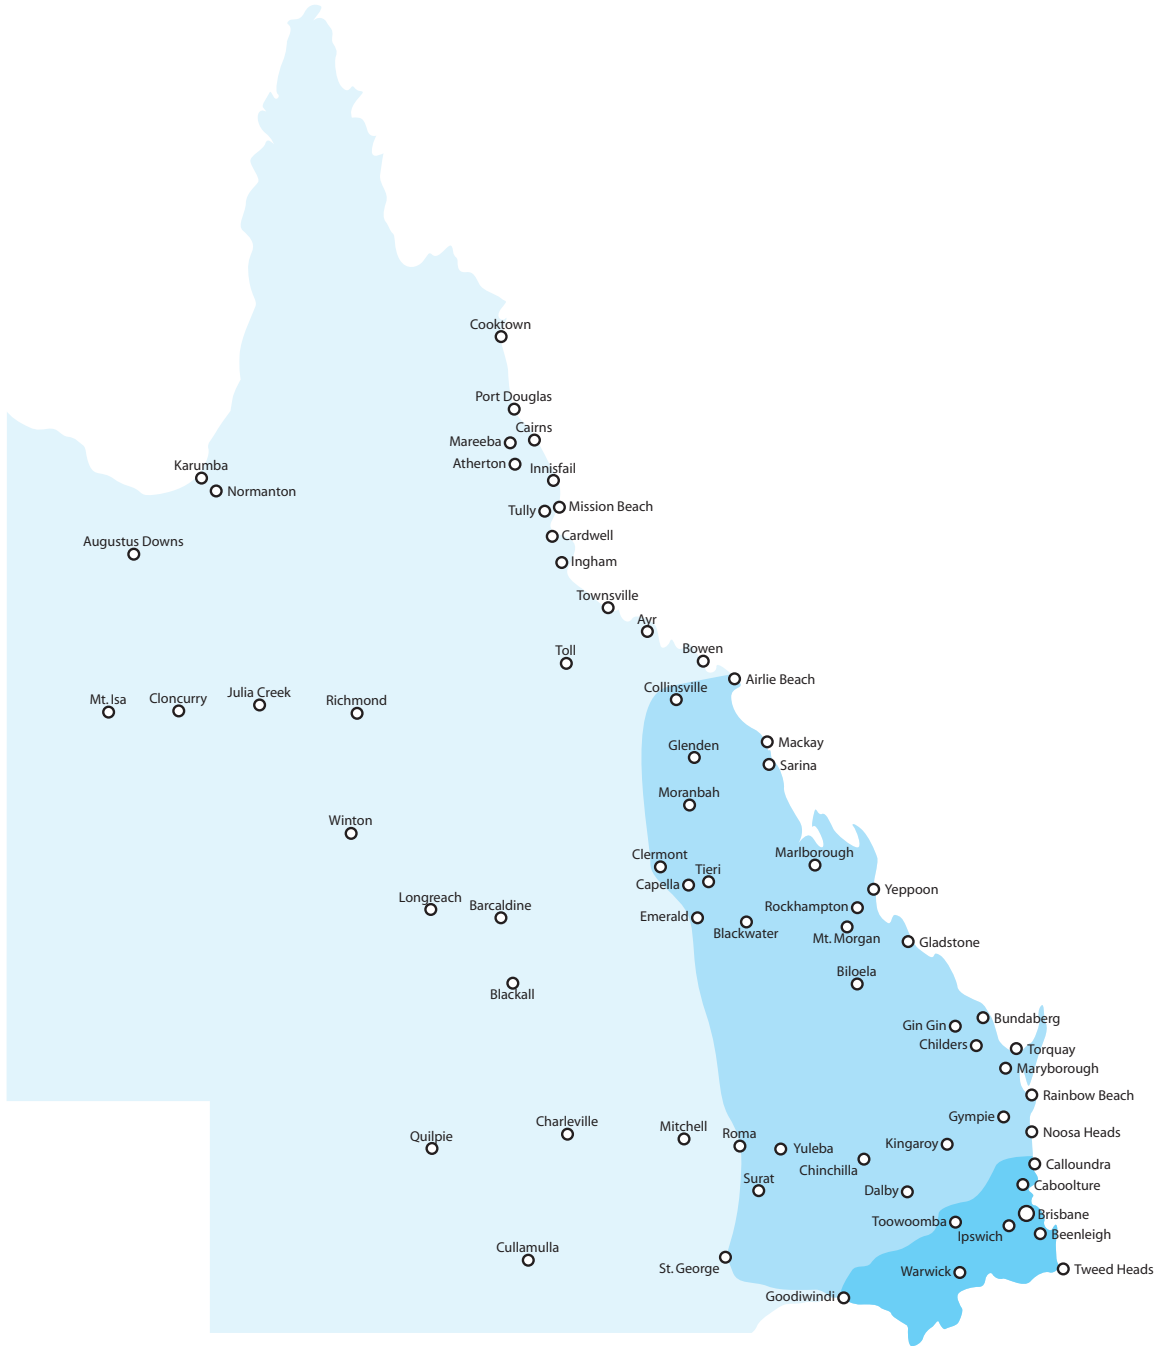

Delivery Area Queensland

- Zone 1** Standard Downpour Dealer Pricing schedule applies.
- Zone 2** Full truck loads and POA.
- Zone 3** POA

Delivery Area South Australia

- Zone 1** Standard Downpour Dealer Pricing schedule applies.
- Zone 2** Full truck loads and POA.
- Zone 3** POA

- Naracoorte
- Robe
- Penola
- Millicent
- Mt. Gambier
- Port Macdonnell

Delivery Area Victoria

Zone 1 Standard Downpour Dealer Pricing schedule applies.